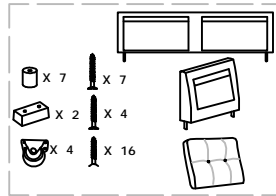

ASSEMBLY INSTRUCTIONS

Model: CASPER

Parts of the list:

A	1PC	B	1PC	C	1PC	D	1PC	E	1PC	F	1PC		
													
G	3PCS	H	2PCS	I	7PCS	J	4PCS	K	7PCS	L	16PCS	M	4PCS
									7cm		3cm		5cm

Two seater part

Chaise

STEP 1

STEP 2

Castor

STEP 3

STEP 4

STEP 5