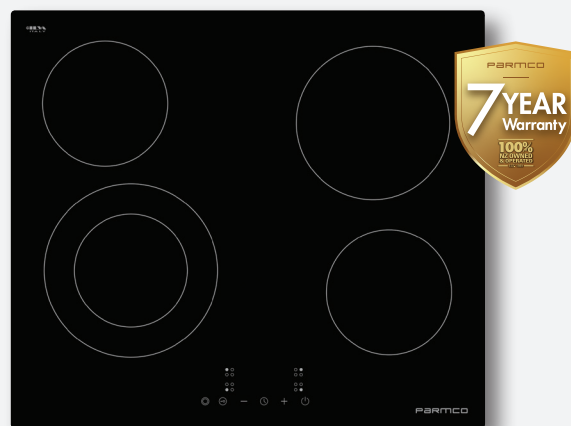

Your easy answer.
Life is busy and time is
in demand.

COOKTOP

600MM CERAMIC, BLACK 4 ELEMENT / SERIES 3

HO36BC4

- 9 Power settings
- 4 Heat Zones
 - 1x burner - 1800 Watts
 - 1x burner - 1100/2200 Watts
 - 2x burner - 1200 Watts
- Ceramic
- Frameless
- Touch Control
- Child Lock
- Digital Timer
- Heat Indicators
- 25A Electrical Outlet
- Easy Clean Ceramic Surface
- Excessive Heat Protection
- 7 Year Warranty

This 600mm Black Ceramic Frameless Cooktop has everything you need. With 9 Power Settings, Touch control, easy installation, precise heat functionality, the latest safety features and an easy clean surface makes this cooktop a great addition to any kiwi home. Also available with Aluminium Trim - Model HO36AC4