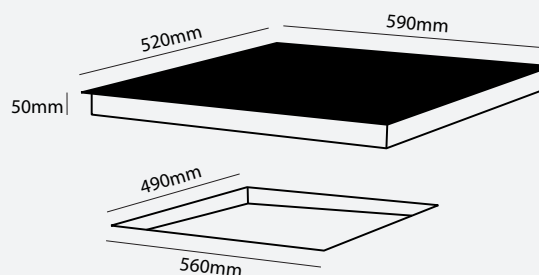

Your easy answer.
Life is busy and time is
in demand.

COOKTOP

600MM CERAMIC, BLACK 4 ELEMENT / SERIES 3

HO36BC4

- 9 Power settings
- 4 Heat Zones
 - 1x burner - 1800 Watts
 - 1x burner - 1100/2200 Watts
 - 2x burner - 1200 Watts
- Ceramic
- Frameless
- Touch Control
- Child Lock
- Digital Timer
- Heat Indicators
- 25A Electrical Outlet
- Easy Clean Ceramic Surface
- Excessive Heat Protection
- 7 Year Warranty

This 600mm Black Ceramic Frameless Cooktop has everything you need. With 9 Power Settings, Touch control, easy installation, precise heat functionality, the latest safety features and an easy clean surface makes this cooktop a great addition to any kiwi home. Also available with Aluminium Trim - Model HO36AC4