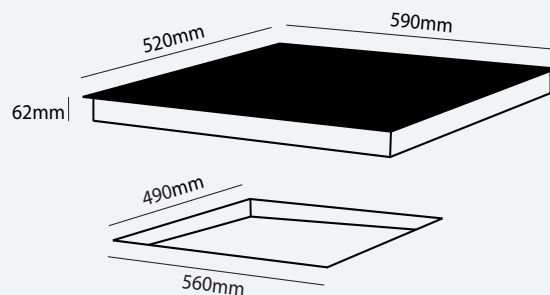

Your speedy answer.
Life is busy and time is
in demand.

COOKTOP

600MM BLACK INDUCTION 4 ELEMENT / SERIES 3

HO36BI4

- Induction Hob
- 9 Power Settings
- Touch Slider Control
- 4 Heating Zones & Heat Indicators
2 x burner - 1200/1500 Watts - 160mm
2 x burner - 1800/2200 Watts - 180mm
- Digital Timer
- Child Lock
- Excessive Heat Protection
- Easy Clean Surface
- 32A Electrical outlet