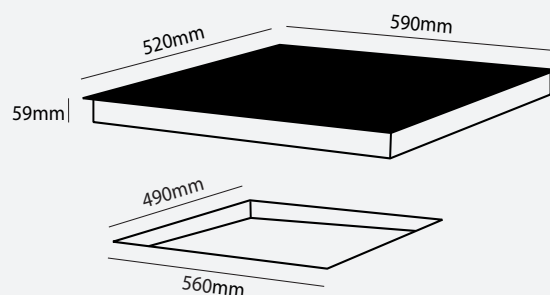

An induction cooktop works by using magnetic energy to heat the pot or pan, put simply – the pot is the element. The latest technology of zoneless induction cooking allows you to place pots and pans of various sizes anywhere within the zones and the cooktop will automatically recognise the pot. This 600mm Series 3 zoneless induction cooktop features a flexible cooking area consisting of two independent inductors with separate touch slider controls.