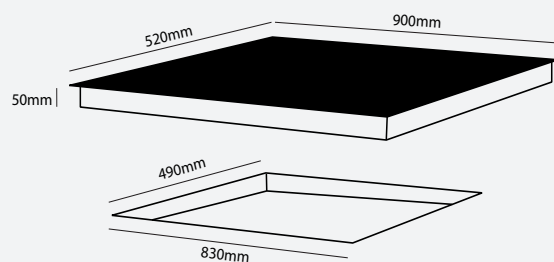

### 900MM BLACK CERAMIC 5 BURNER / SERIES 3

HO39BC5

- 9 Power Settings
- 5 Heating Zones
  - 1x burner - 800/1600/2300 Watts
  - 1x burner - 1800 Watts / 1x burner - 1100/2000 Watts
  - 2x burner - 1200 Watts
- Ceramic Hob
- Touch Control
- Heat Indicators
- Digital Timer
- Child Lock
- Excessive Heat Protection
- Heat Indicators
- Easy Clean Surface
- 32A Electrical Outlet