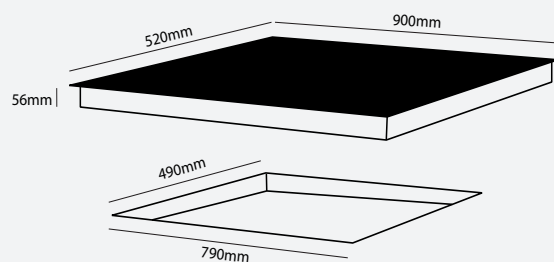

Big and sleek.
Fast and powerful just
what you need.

COOKTOP

900MM BLACK INDUCTION 5 BURNER / SERIES 3

HO39BI5

- 9 Power Settings
- 5 Heating Zones
 - 1x burner - 2300/3000 Watts
 - 1x burner - 1800/2200 Watts
 - 1x burner - 1400/1600 Watts
 - 2x burner - 1600/2000 Watts
- Heat Indicators
- Induction Hob
- Touch Control
- Digital Timer
- Child Lock
- Excessive Heat Protection
- Easy Clean Surface
- 32A Electrical outlet
- 7 Year Warranty

An induction cooktop works by using magnetic energy to heat the pot or pan, put simply – the pot is the element. This 900mm frameless induction cooktop features 5 heating zones and touch controls not to mention an inbuilt timer and child lock function. This is the ultimate for the serious entertainer and beyond.