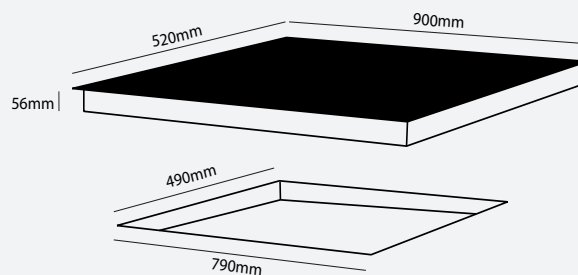

Big and sleek.
Fast and powerful just
what you need.

COOKTOP

900MM BLACK INDUCTION ZONELESS 5 ELEMENT / SERIES 6

HO69BIZ5

- Zoneless Induction Hob
- 14 Power Settings
Flexible Cooking areas
(2x Independent zones, with separate controls)
4x burner - 1800/2200 Watts
1x burner - 2300/3000 Watts
- Illuminated White Light Touch Control
- Heat Indicators
- Digital Timer • Child Lock
- Quick Menu Modes
(Chocolate Melting, Keep Warm, Simmer,
Deep Fry Mode)
- Booster • Eco Mode Energy Saving
- Excessive Heat Protection
- Easy Clean Surface
- 32A Electrical outlet

A sophisticated sleek powerful 900mm cooktop...

Induction cooktops use magnetic energy to heat cookware, making the pot itself the heating element. This provides rapid, precise temperature control and keeps the cooktop surface cooler and safer. Zoneless induction technology allows flexible placement of pots, automatically detecting their size. The Energy Saving 900mm Series 6 features two independent inductors with touch sliders for easy adjustment, Eco mode to reduce power usage, and Quick Menus for fast, efficient meal prep.