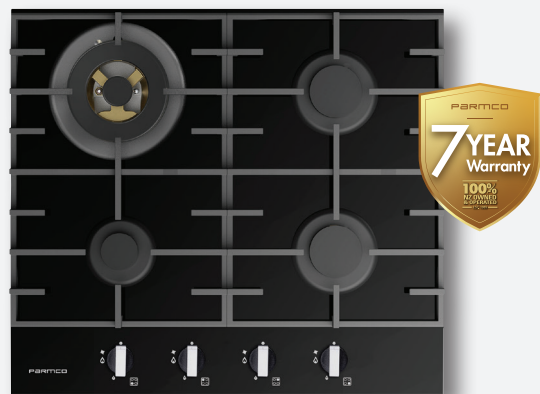

Your sleek answer.
Fast and powerful just
what you need.

GAS HOB

600MM BLACK GLASS
3 BURNER + WOK

HO76GGW4

- Gas Hob
- Black Glass
- Knob Control
- Ignition Automatic
- Cast Iron Trivets
- Jettings LPG or Natural Gas
- Flame failure safety
- Easy Clean Surface
- Low Profile Design

With an elegant black glass design combined with durable cast iron trivets, a gas cooktop is suitable even for the most passionate cooks. With four powerful burners including wok burner, you have the convenience of selecting a slow simmer or a powerful setting for stir-fries and steaks.