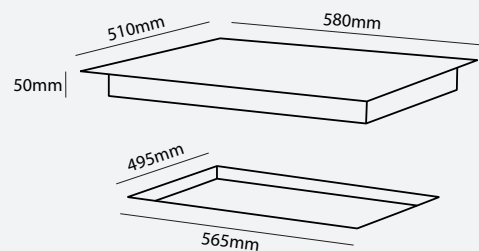

Your sleek answer.
Fast and powerful just
what you need.

GAS HOB

600MM BLACK GLASS
3 BURNER + WOK

HO76GGW4

- Gas Hob
- Black Glass
- Knob Control
- Ignition Automatic
- Cast Iron Trivets
- Jettings LPG or Natural Gas
- Flame failure safety
- Easy Clean Surface
- Low Profile Design