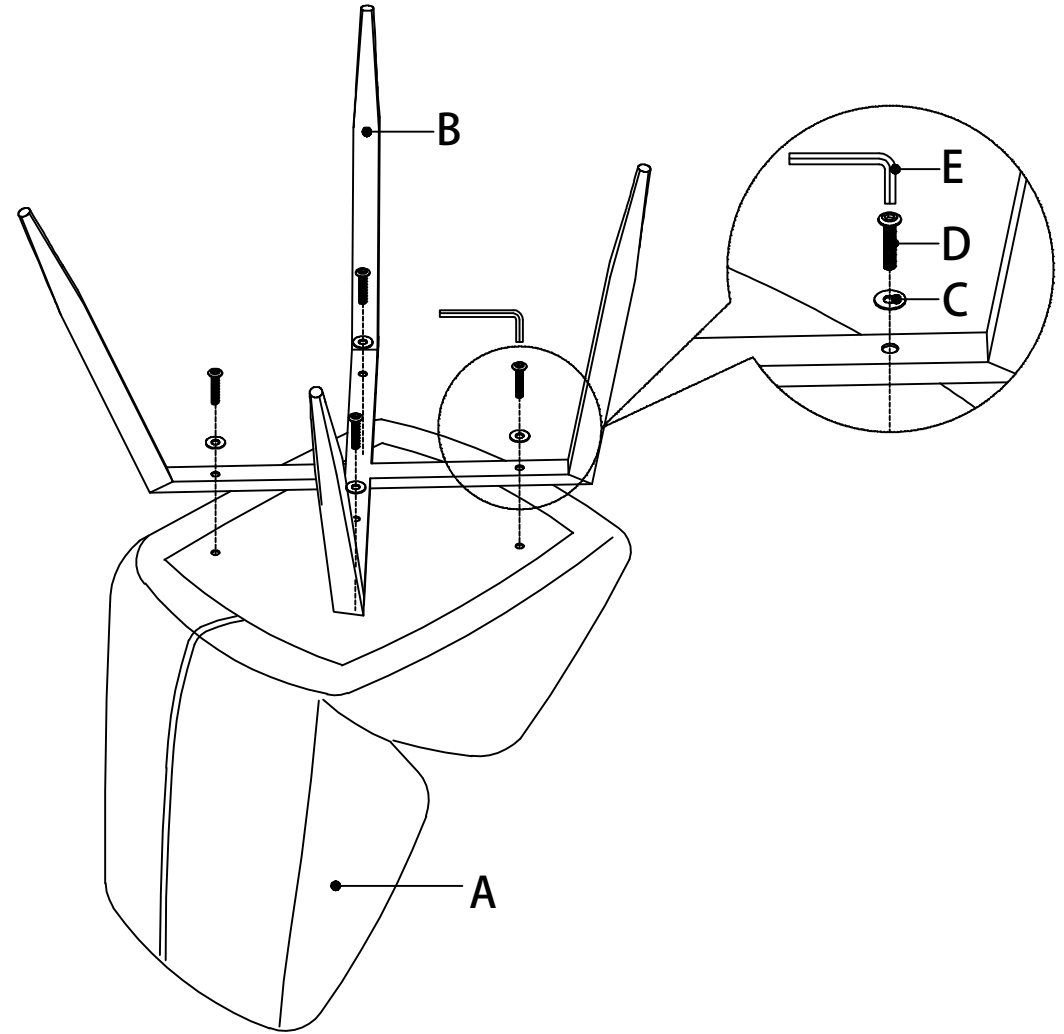

Assembly Instructions CH904 CHAIR

A (1 pc)

B (1 pc)

C (4 pcs)
ø6xø16

D (4 pcs)
M6x30

E (1 pc)

During assembly, hand tighten screws only.
when the screws are in place, tighten completely.