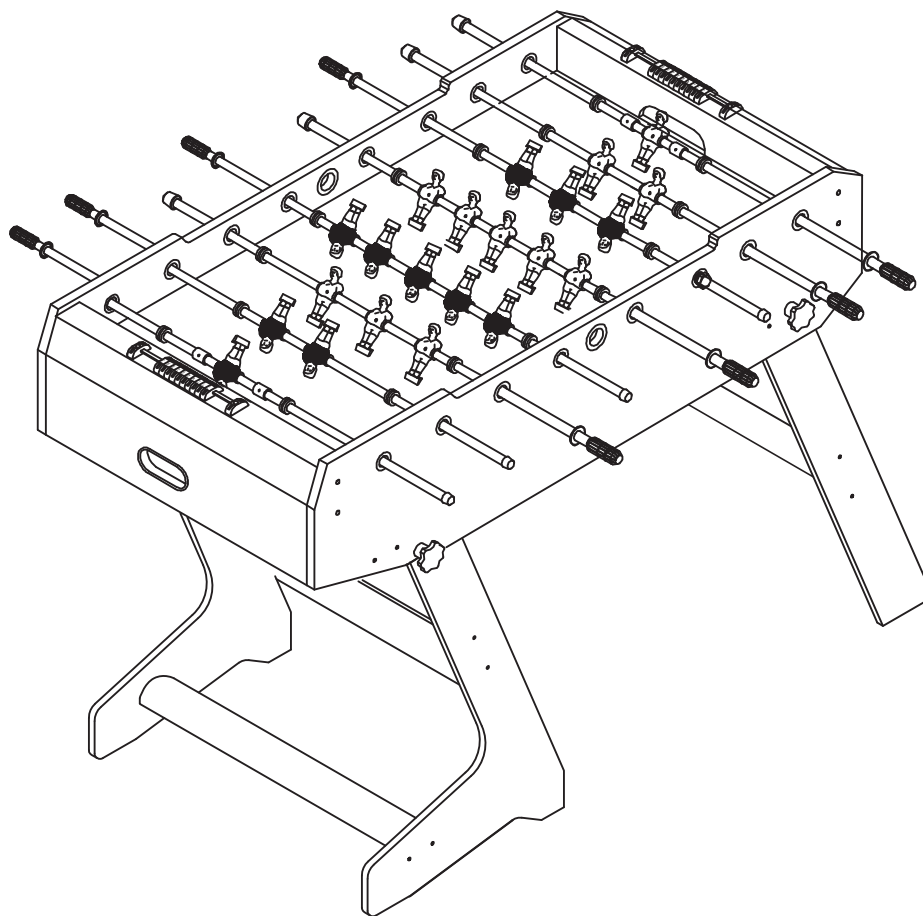

# SOCCER TABLE

MODEL: SOCCER-4T-FOLD

.Assembly Instructions

.Parts List

# PARTS LIST

<p><b>#1</b></p>  <p>Side panel 2 pieces</p>	<p><b>#2</b></p>  <p>End panel 2 pieces</p>	<p><b>#3</b></p>  <p>Playing field 1 piece</p>	<p><b>#4</b></p>  <p>Left leg A 1 piece</p>	<p><b>#5</b></p>  <p>Left leg B 1 piece</p>
<p><b>#6</b></p>  <p>Right leg A 1 piece</p>	<p><b>#7</b></p>  <p>Right leg B 1 piece</p>	<p><b>#8</b></p>  <p>Playfield support brace 2 piece</p>	<p><b>#9</b></p>  <p>Leg end panels 1 piece</p>	<p><b>#10</b></p>  <p>Table bolt 4 pieces</p>
<p><b>#11</b></p>  <p>Rod end cap 8 pieces</p>	<p><b>#12</b></p>  <p>6x30mm Bolt 8 pieces</p>	<p><b>#13</b></p>  <p>Support rod 2pieces</p>	<p><b>#14</b></p>  <p>18x6.5MM Washer 12pieces</p>	<p><b>#15</b></p>  <p>40mm Round head screw 8 pieces</p>
<p><b>#16</b></p>  <p>Rod Bolt 4pieces</p>	<p><b>#17</b></p>  <p>28mm Flat head screw 4 pieces</p>	<p><b>#18</b></p>  <p>Safety pin 2 pieces</p>	<p><b>#19</b></p>  <p>3.5x18mm Schraude 26pieces</p>	<p><b>#20</b></p>  <p>Slide scorer 2 pieces</p>
<p><b>#21</b></p>  <p>Rod handle 8 pieces</p>	<p><b>#22</b></p>  <p>1&amp;3 Player Rod 4pieces</p>	<p><b>#23</b></p>  <p>2 Player Rod 2pieces</p>	<p><b>#24</b></p>  <p>5 Player Rod 2pieces</p>	<p><b>#25</b></p>  <p>Player (Yellow) 11pieces</p>
<p><b>#26</b></p>  <p>Player (Red) 11pieces</p>	<p><b>#27</b></p>  <p>Stop Ring 4pieces</p>	<p><b>#28</b></p>  <p>Rubber Bumper 16pieces</p>	<p><b>#29</b></p>  <p>Soccer ball 2 pieces</p>	<p><b>#30</b></p>  <p>Cross bar 2 pieces</p>

#31

Tool  
1 piece

#32

Tool  
1 piece