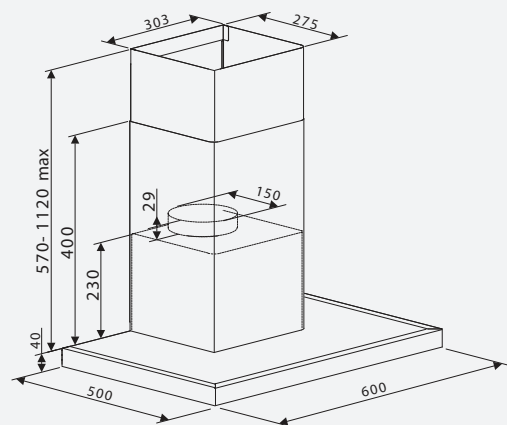

## Rangehood Box

600MM, 1000M3H  
BLACK

RB6B1000

- 3 Speed Settings
- 1000m<sup>3</sup>/hr Air Movement Capacity
- Removable Black Aluminium Mesh Filters
- LED Lights
- Push Button
- Noise 64db
- 600mm x 500mm x 610-1120mm max