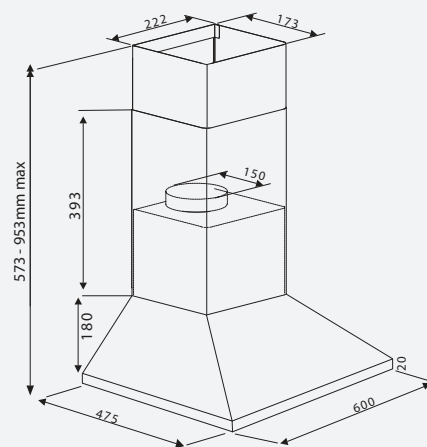

Your Ventilation answer.
A healthy home creates
a happy kiwi home.

Rangehood Canopy

600MM, 500M3H
BLACK

RC6B500

- 3 Speed Settings
- 500m3/hr Air Movement Capacity
- Removable Black Aluminium Mesh Filters
- LED Lights
- Push Button
- Noise 64db
- 600mm x 475mm x 573-953mm max