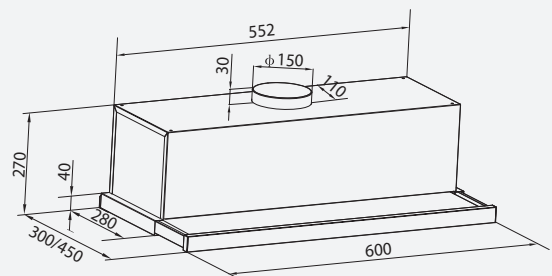

Your Ventilation answer.
A healthy home creates
a happy kiwi home.

Rangehood Retractable 600MM, 700M3H STAINLESS

RR6S700

- Pull out, Under Cupboard Mounted Rangehood
- 3 Speed Settings
- Air Movement Capacity 700m3/hr
- Full width removable grease filters
- Aluminium Filters
- Push Button Controls
- LED Lights
- 150mm Ducting
- Noise 59db
- 7 Year Warranty