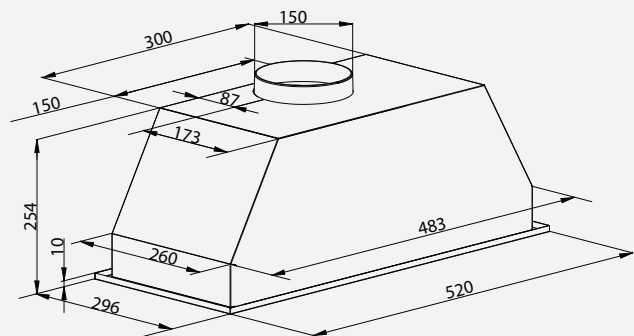

## Turbo Pack Plus

520MM, 700M3H  
STAINLESS

RT52S700

- 3 Speed Settings
- 700m3/hr Air Movement Capacity
- Removable Aluminium Mesh Filters
- LED Lights
- Push Button
- Noise 59db
- 520mm x 296mm x 254mm